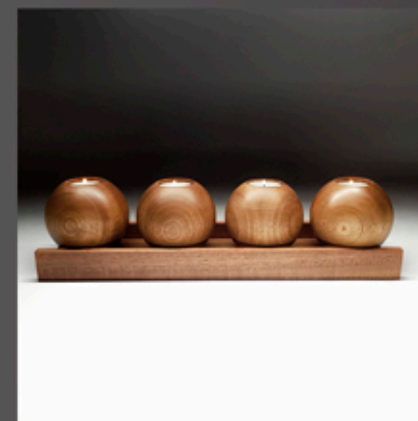

Black ofram

Zebrano

Sapele

Sapele

Oak

Oak

Model - CH/Line

Black ofram