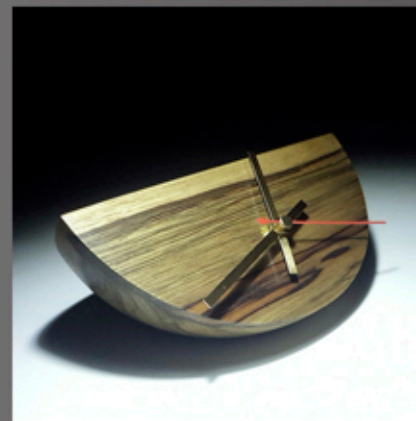

Table clocks

Model - CL/WTC

Wenge

Wenge

Black ofram

Black ofram

Zebrano

Zebrano