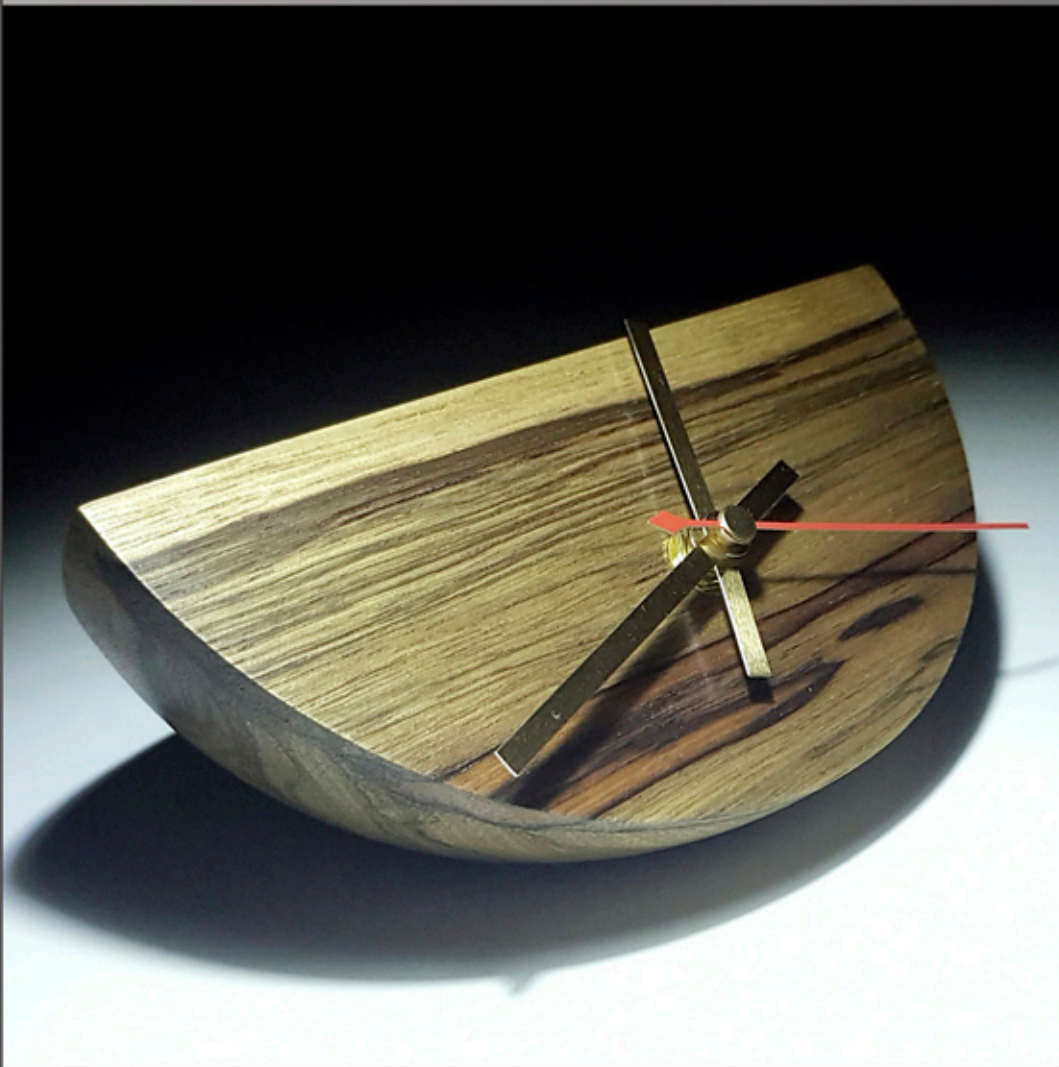

Table clocks

Model - CL/WTC

Wenge

Wenge

Black ofram

Black ofram

Zebrano

Zebrano